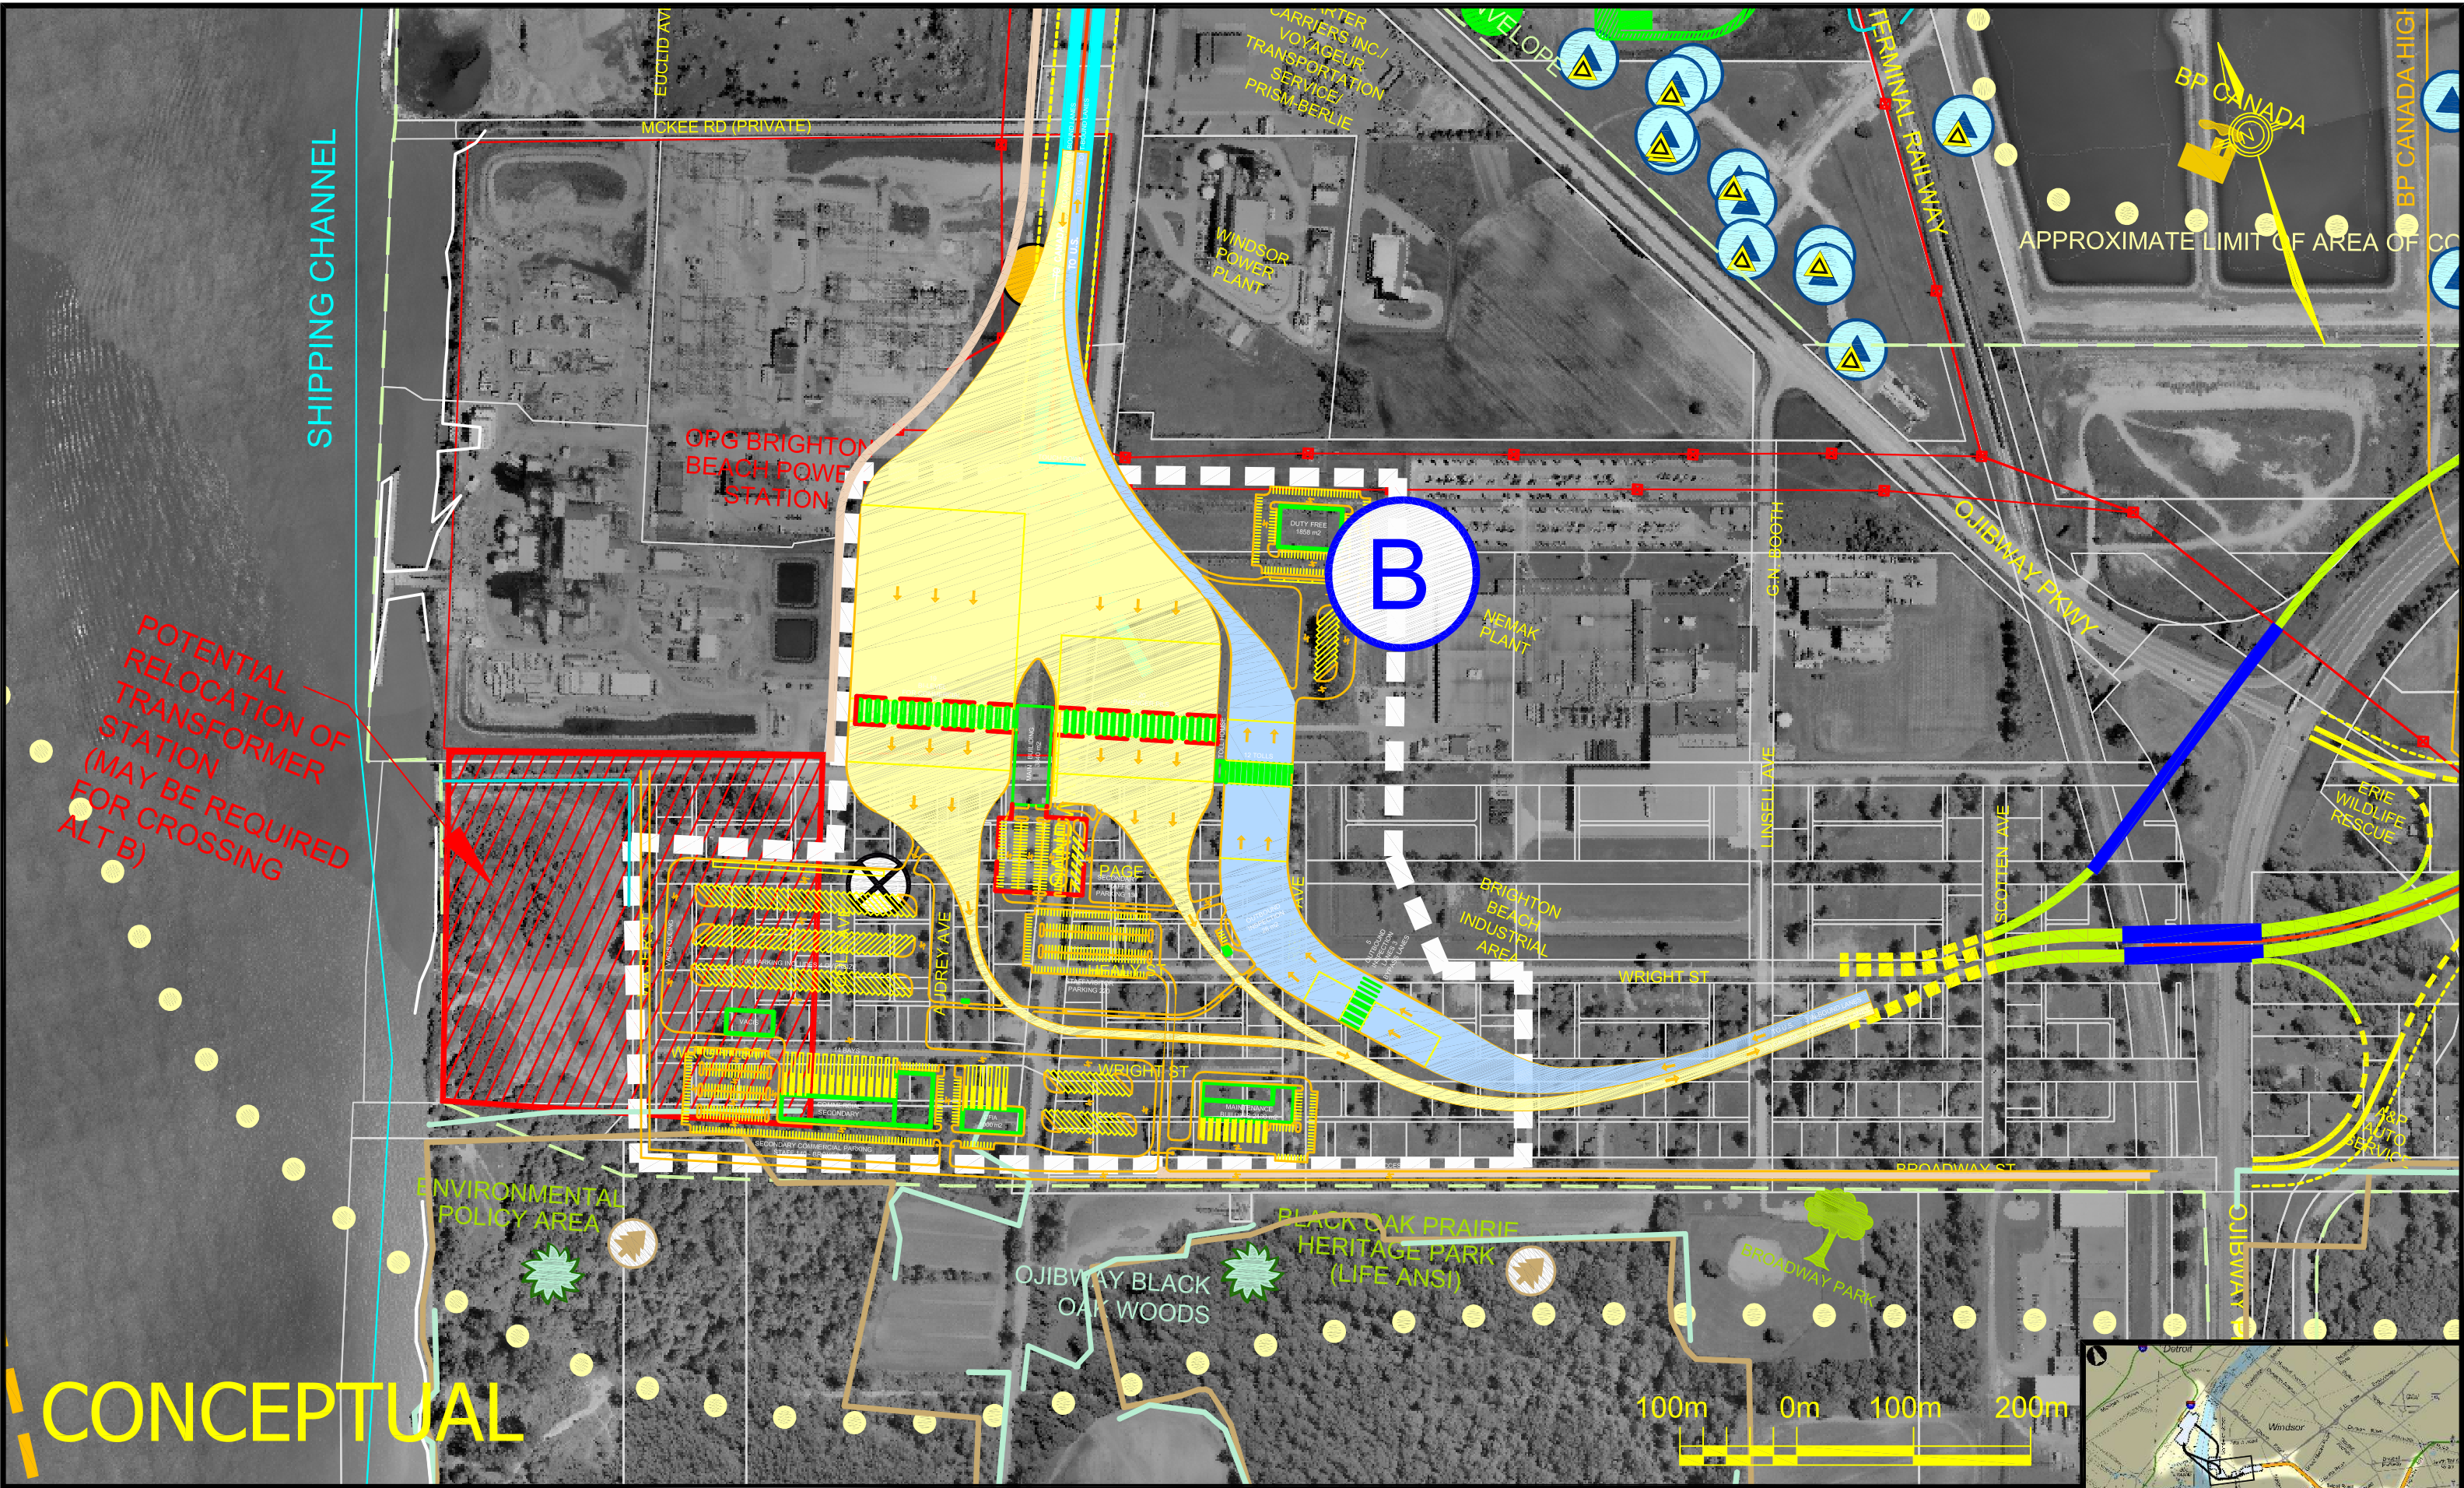

PLAZA B - CROSSING C

SCALE 1:5000

AUGUST 14, 2006

CONCEPTUAL

PLAZA B - CROSSINGS C

SCALE 1:5000

AUGUST 14, 2006

CONCEPTUAL

PLAZA B

SCALE 1:5000

AUGUST 14, 2006

PLAZA B1 - CROSSING B

SCALE 1:5000

AUGUST 14, 2006

POTENTIAL RELOCATION OF TRANSFORMER STATION (MAY BE REQUIRED FOR CROSSING ALT B)

CONCEPTUAL

PLAZA B1

SCALE 1:5000

AUGUST 14, 2006

CONCEPTUAL

PLAZA B & B1

SCALE 1:5000

AUGUST 14, 2006