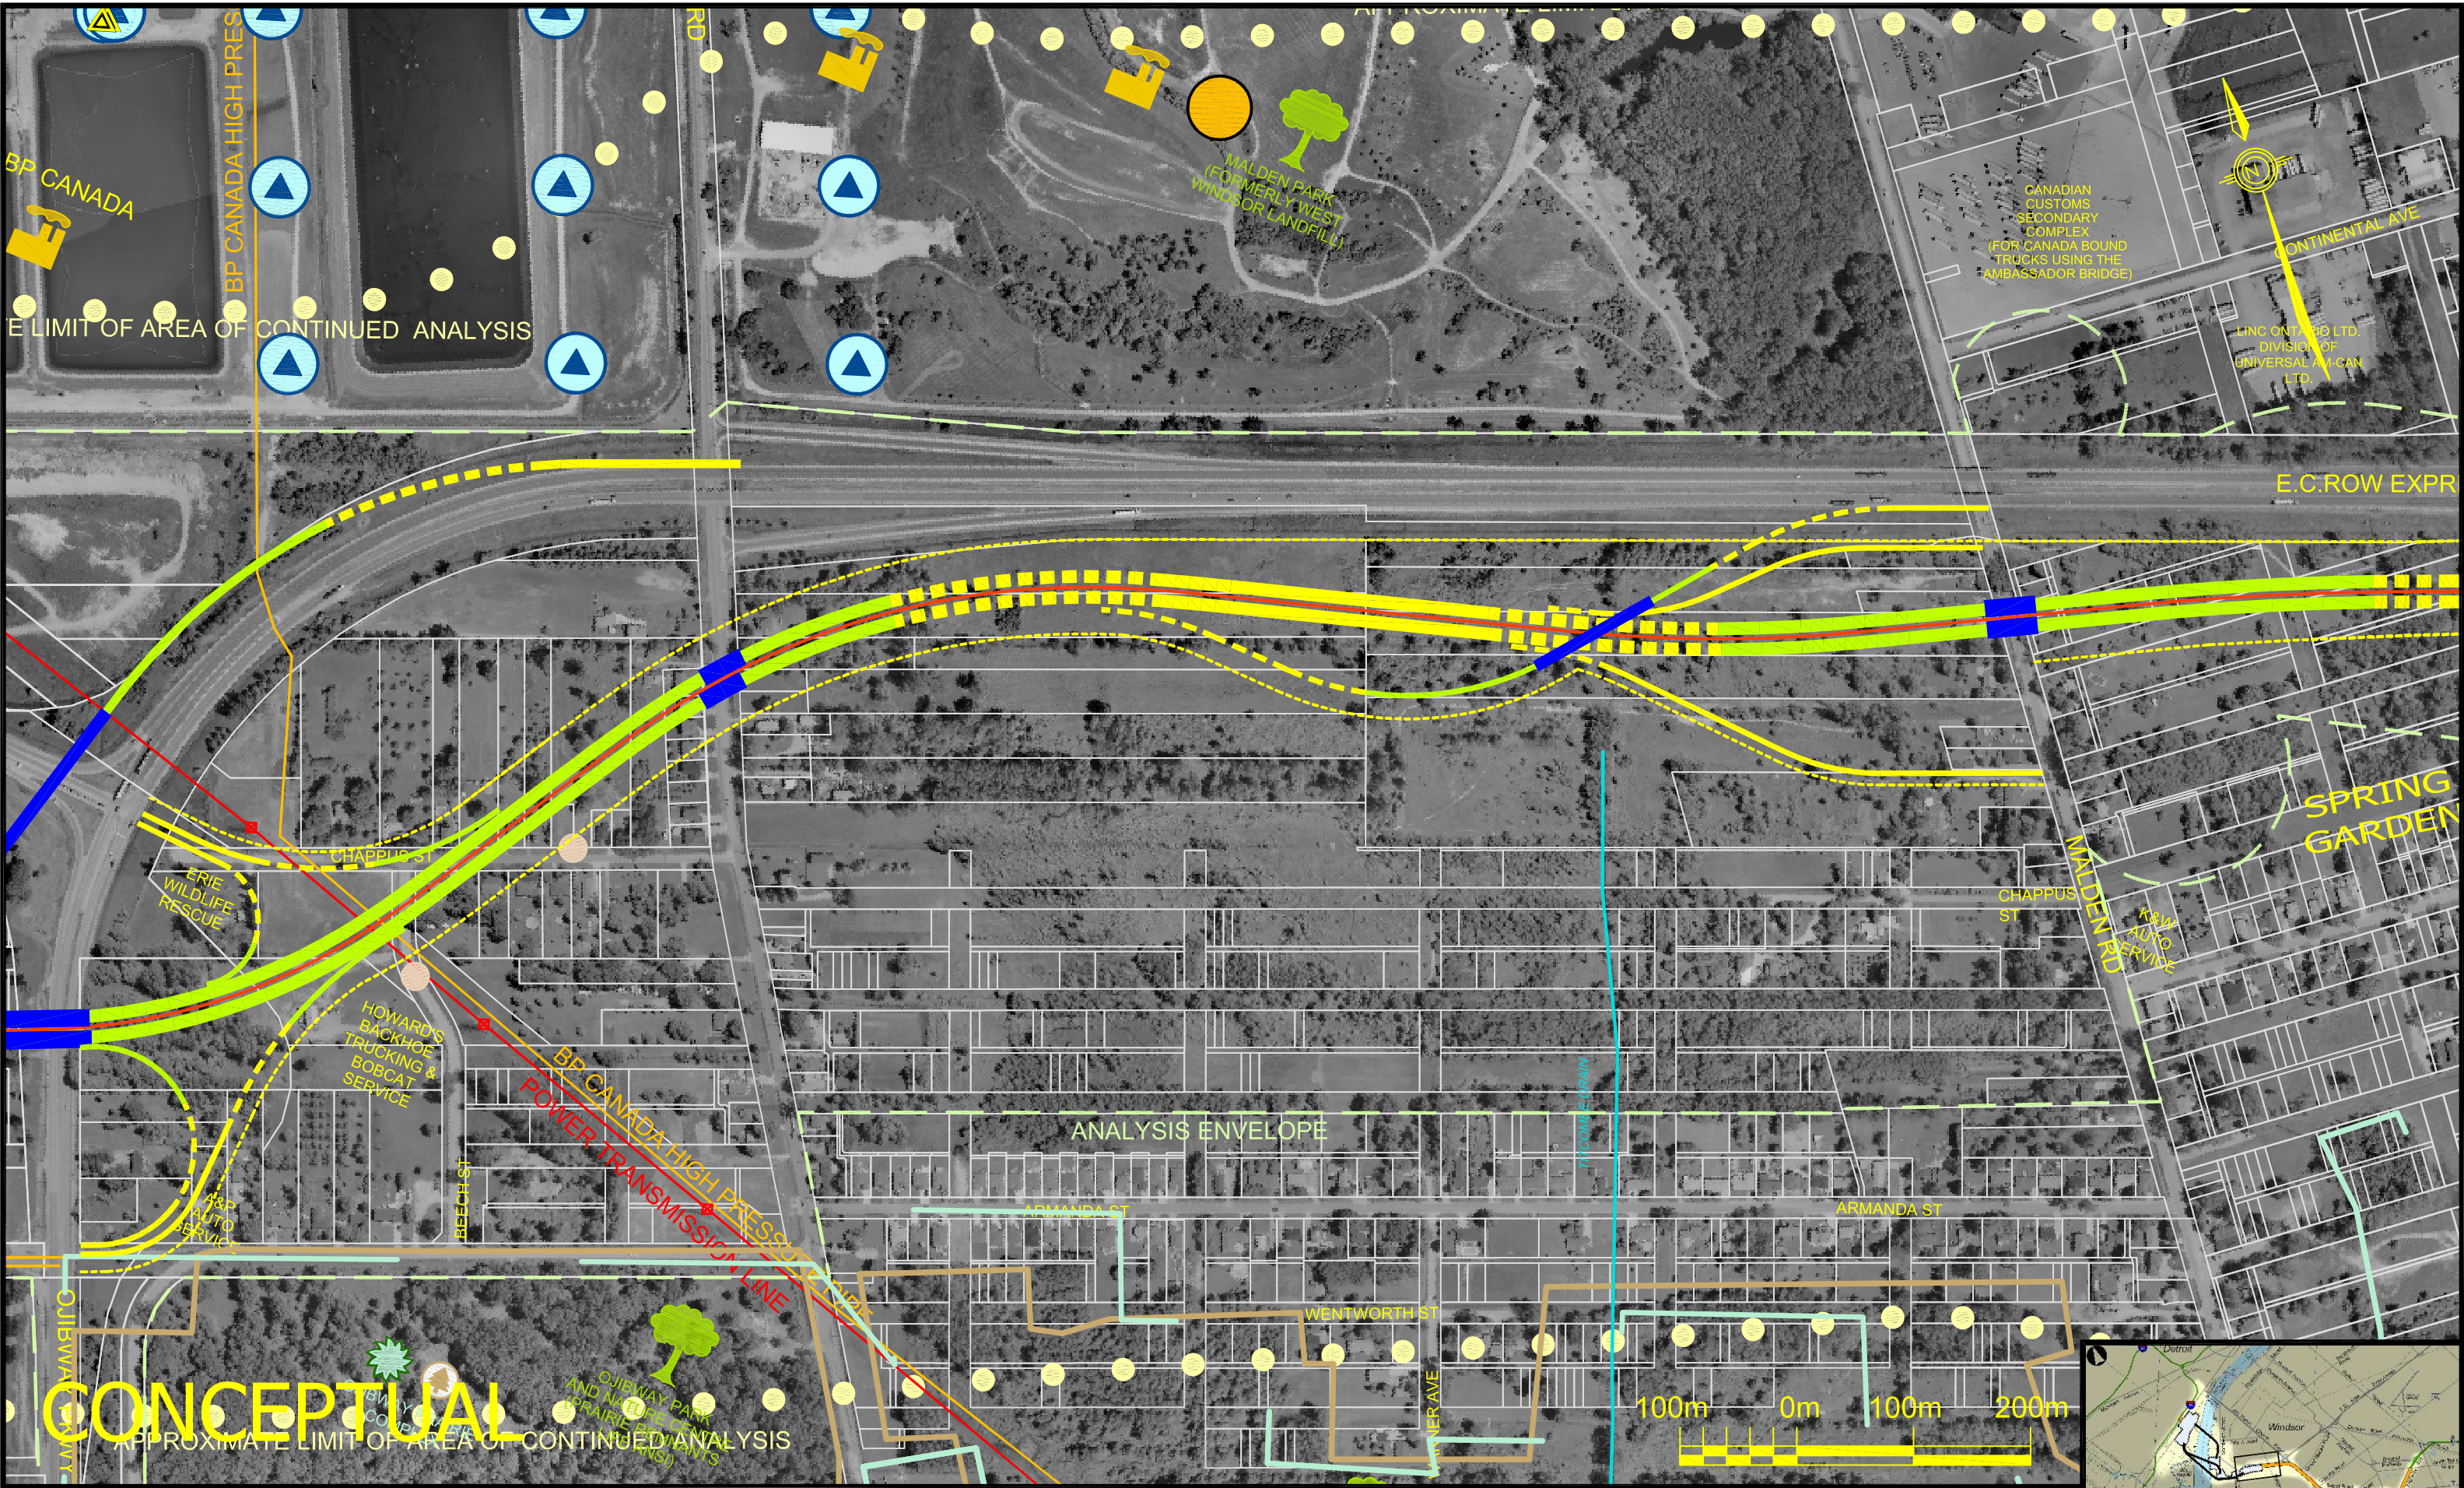

PLAZA B - CROSSING C

SCALE 1:5000

AUGUST 14, 2006

CONCEPTUAL

PLAZA B - CROSSINGS C

SCALE 1:5000

AUGUST 14, 2006

CONCEPTUAL

PLAZA B

SCALE 1:5000

AUGUST 14, 2006

PLAZA B1 - CROSSING B

SCALE 1:5000

AUGUST 14, 2006

POTENTIAL RELOCATION OF TRANSFORMER STATION (MAY BE REQUIRED FOR CROSSING ALT B)

CONCEPTUAL

PLAZA B1

SCALE 1:5000

AUGUST 14, 2006

CONCEPTUAL

PLAZA B & B1

SCALE 1:5000

AUGUST 14, 2006