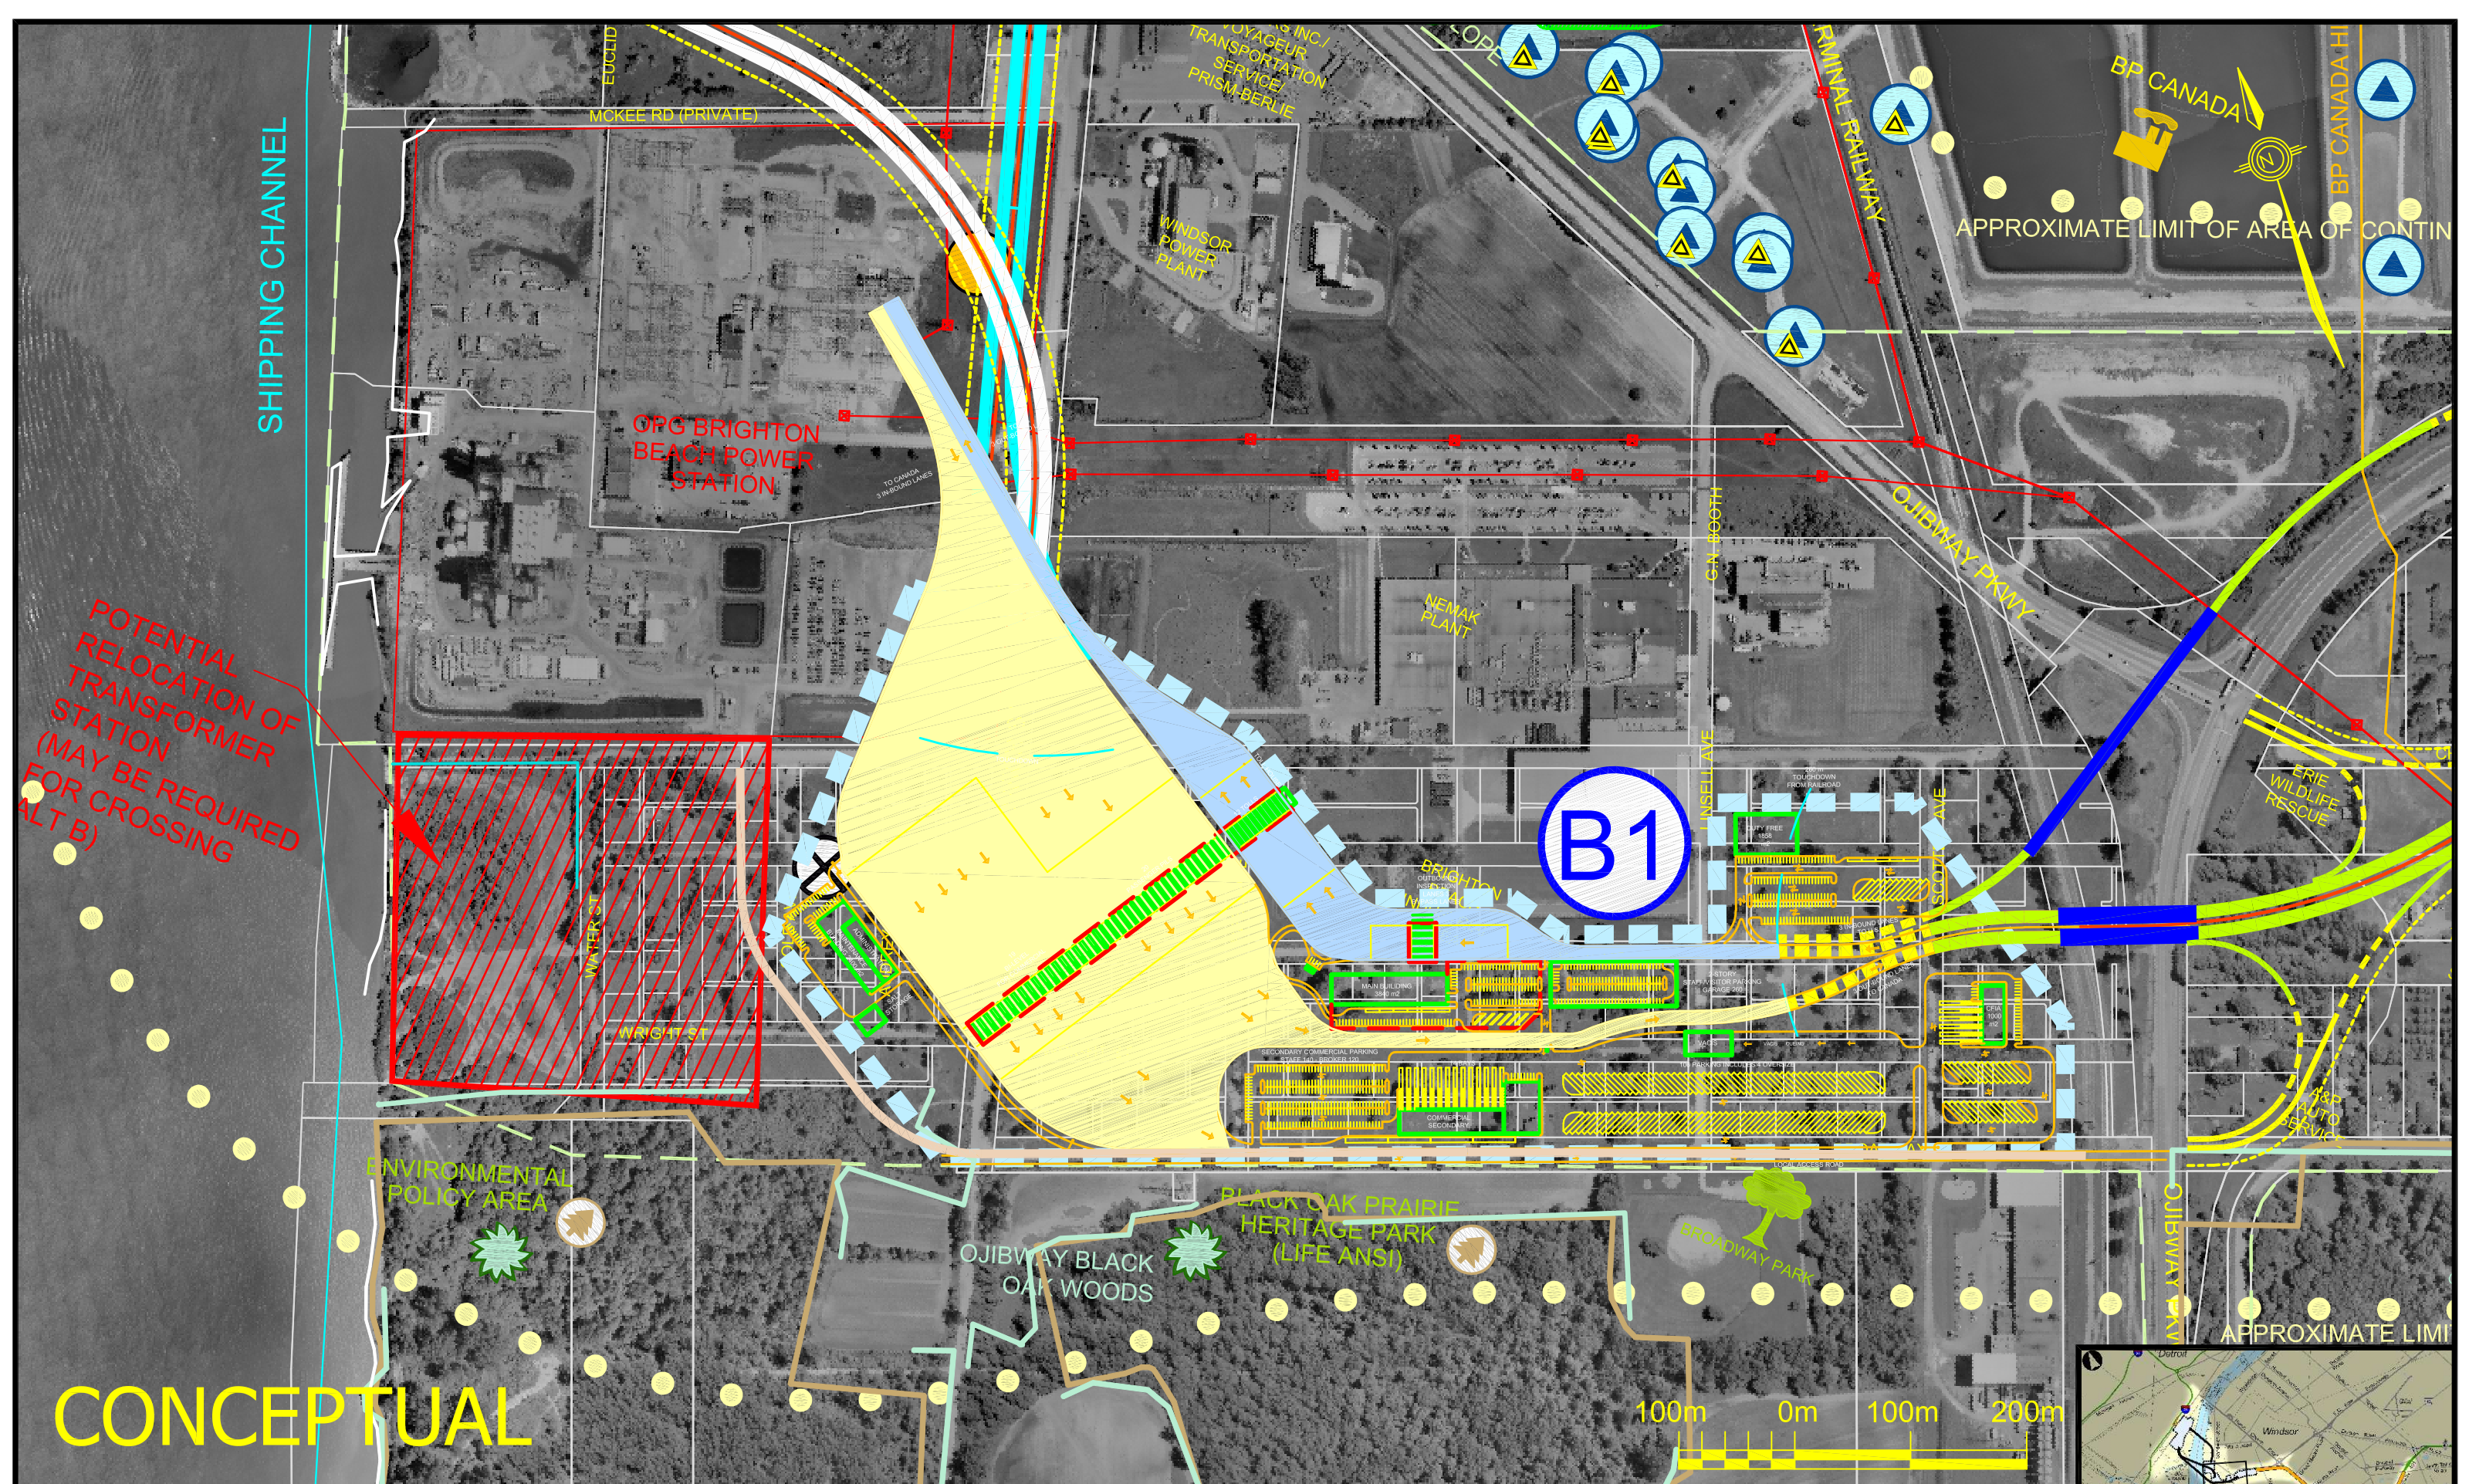

PLAZA B - CROSSING C

SCALE 1:5000

AUGUST 14, 2006

CONCEPTUAL

PLAZA B - CROSSINGS C

SCALE 1:5000

AUGUST 14, 2006

CONCEPTUAL

PLAZA B

SCALE 1:5000

AUGUST 14, 2006

PLAZA B1 - CROSSING B

SCALE 1:5000

AUGUST 14, 2006

POTENTIAL RELOCATION OF TRANSFORMER STATION (MAY BE REQUIRED FOR CROSSING ALT B)

CONCEPTUAL

PLAZA B1

SCALE 1:5000

AUGUST 14, 2006

CONCEPTUAL

PLAZA B & B1

SCALE 1:5000

AUGUST 14, 2006